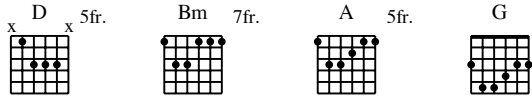

# ENTHUSED

As recorded by Blink 182

(from the 1997 Album "Dude Ranch")

Transcribed by PunKkiD182

Words by Scott Raynor, Mark Hoppus, and Tom Delonge  
 Music by Scott Raynor, Mark Hoppus, and Tom Delonge  
 Arranged by Scott Raynor, Mark Hoppus, and Tom Delonge

## A Intro

Fast Rock ♩ = 244

D A5

Gtrs I, II *f*

T	7	7	7	7	7	7	10	10	10	10	10	10	5	4	0	4	0	5	0
A	7	7	7	7	7	7	9	9	9	9	9	9	5	4	0	4	0	5	0
B	5	5	5	5	5	5	7	7	7	7	7	7	5	4	0	4	0	5	0

P P P P P P P P

B5 A5 G5

T																			
A	9	9	9	9	9	7	7	7	7	7	7	5	5	5	5	5	5	5	5
B	9	9	9	9	9	7	7	7	7	7	7	5	5	5	5	5	5	5	5

H H

T	7	7	7	7	7	7	7	7	7	7	7	7	7	7	7	7	7	7	7	7	7	7	7	7	7	7	7	7
A	7	7	7	7	7	7	7	7	7	7	7	7	7	5	5	5	5	5	5	5	5	5	5	5	5	5	5	5
B	5	5	5	5	5	5	5	5	5	5	5	5	5	5	5	5	5	5	5	5	5	5	5	5	5	5	5	5

F Guitar Solo

D.S. al Coda